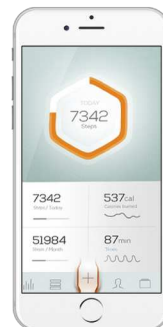

Varianten

Preis

	<p>Körperanalysewaage mit mehreren Körperzusammensetzungs-Auswertungen und Bluetooth inkl. Batterien Wägeber. 200kg/Teilung 50g Fr. 299.00 sofort lieferbar</p>	<p>Fr. 259.00</p>
	<p>Körperanalysewaage mit mehreren Körperzusammensetzungs-Auswertungen und Bluetooth inkl. Batterien Wägeber. 200kg/Teilung 50g Fr. 299.00 lieferbar in 7 Tagen</p>	<p>Fr. 259.00</p>

TANITA

RD-953 Connected Body Composition Meter

Introducing the world most accurate connected Body Composition Monitor with more than 10 different body measurements, including innovative muscle quality and score.

Benefits

- Highly accurate through dual frequency and 50 gram graduation in weight
- More than 10 body composition measurements
- Integrated Bluetooth technology
- Connected through "My Tanita App" for Android and I-phone
- Recognition mode, just step on
- Color coded indicators
- 5 years warranty

Trusted by experts

Measurements

- Weight in kg
- Body fat %
- Muscle mass in kg
- Body mass index (BMI)
- Muscle quality
- Muscle score
- Physique rating
- Bone mass in kg
- Total body water %
- Visceral fat
- Basal metabolic rate
- Metabolic age